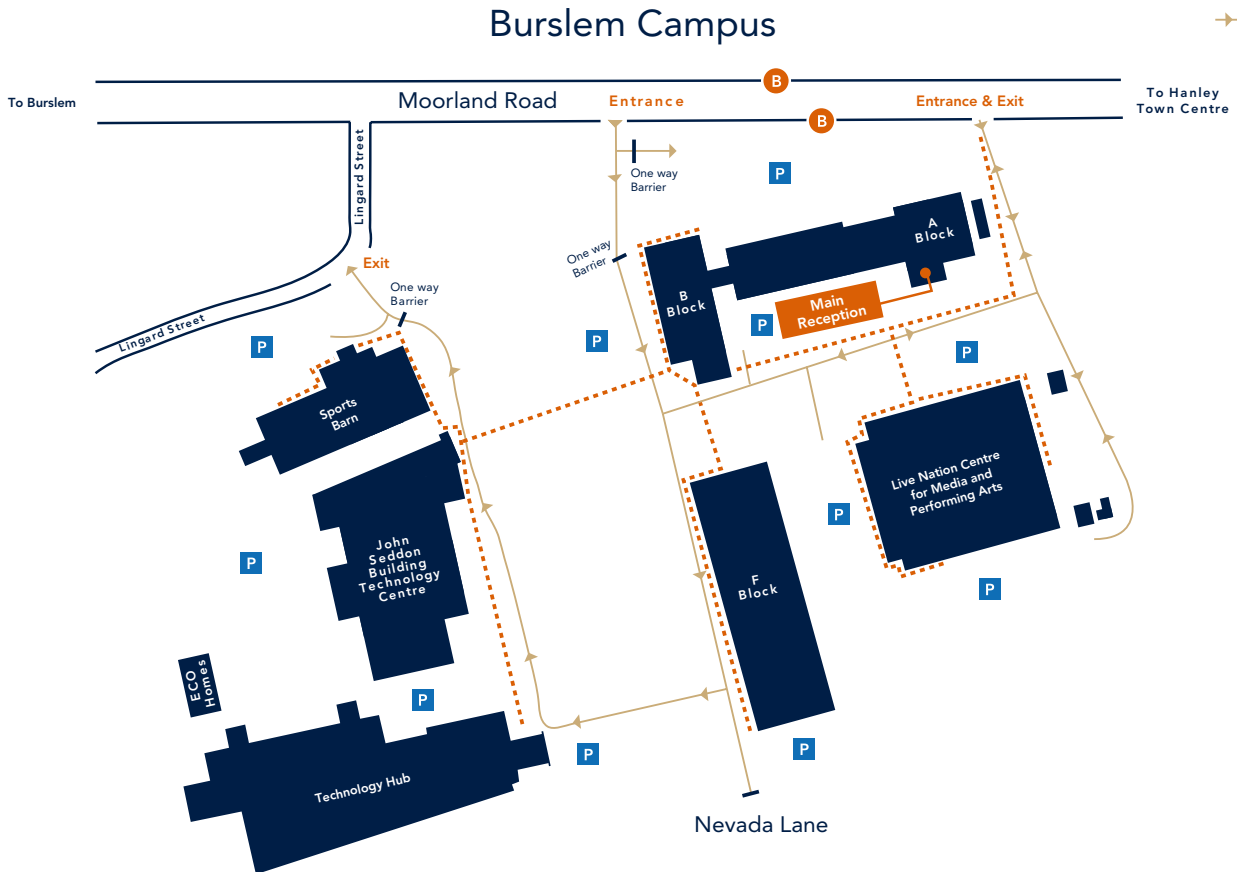

HOW TO FIND US

Professional & Technical Education

HOW TO FIND US

Stoke on Trent is easily accessible located in the north west midlands, approximately 1 hour's drive from Manchester, 1 hour from Birmingham and 50 minutes west of Derby.

By Rail

Stoke on Trent is accessible on the main West Coast Virgin Railway network. The Cauldon Campus is located a few minutes walk away from the station. Burslem Campus is located at the north of the city and is accessible through the local bus service available outside the station.

By Car

From the north leave the M6 at Junction 16 and follow the A500 signposted for Stoke on Trent. From the South leave the M6 at Junction 15 and follow the signs for Stoke on Trent on the A500. The A50 from the east will link directly to the A500 - follow the signs for Stoke on Trent and the City Centre.

Burslem Campus: leave the A500 and follow signs directing to Tunstall (A527) and then follow the directions for Burslem Town Centre.

Cauldon Campus: leave the A500 on to the Stoke Road and follow the signs for the City Centre (Hanley).