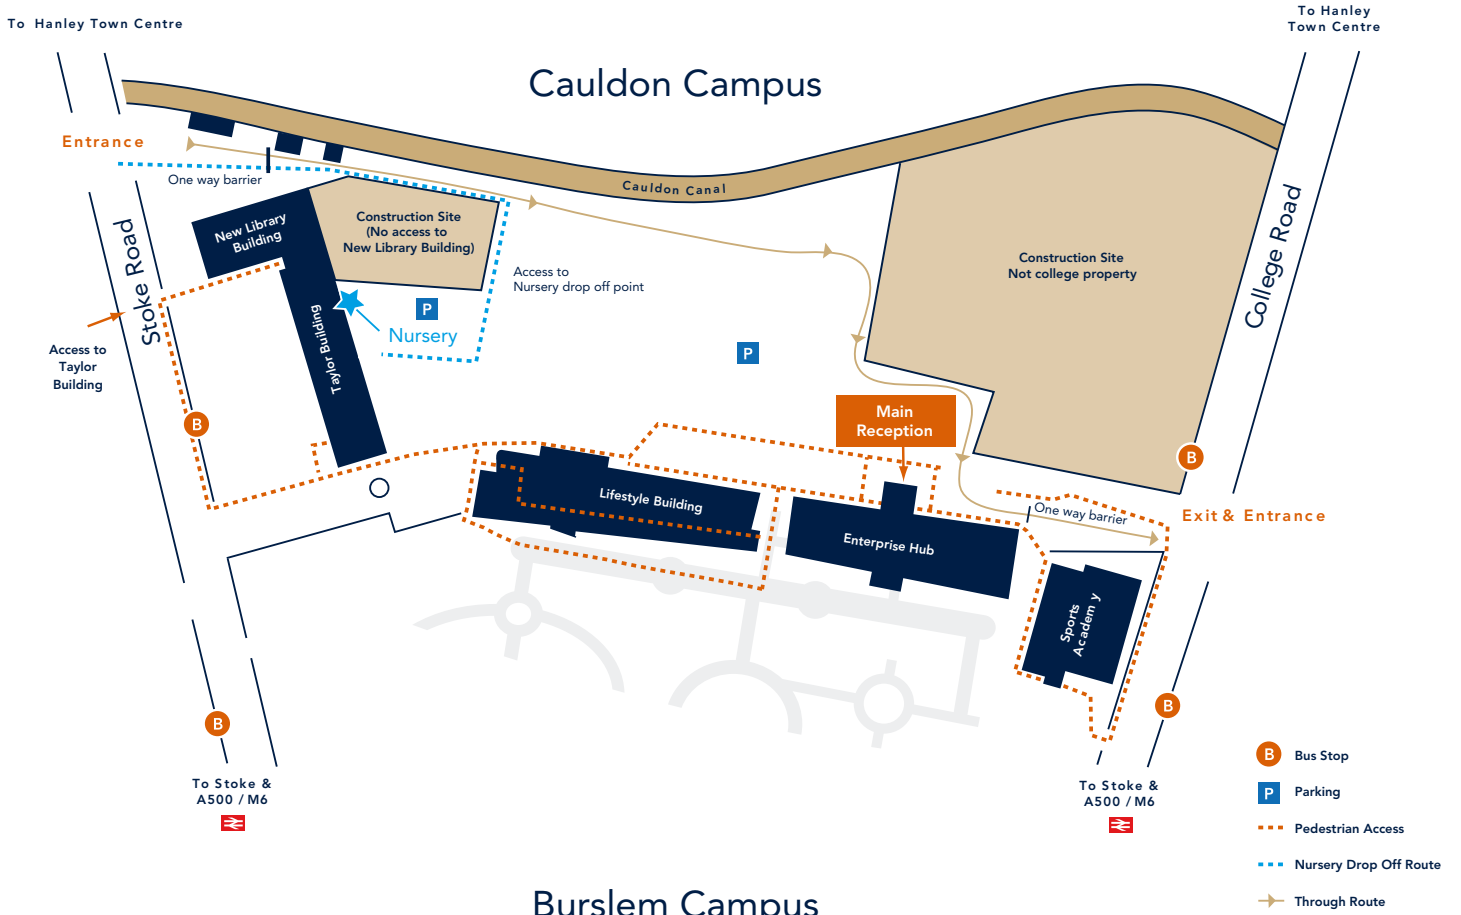

HOW TO FIND US

Professional & Technical Education

HOW TO FIND US

Stoke on Trent is easily accessible located in the north west midlands, approximately 1 hour's drive from Manchester, 1 hour from Birmingham and 50 minutes west of Derby.

By Rail

Stoke on Trent is accessible on the main West Coast Virgin Railway network. The Cauldon Campus is located a few minutes walk away from the station. Burslem Campus is located at the north of the city and is accessible through the local bus service available outside the station.

By Car

From the north leave the M6 at Junction 16 and follow the A500 signposted for Stoke on Trent. From the South leave the M6 at Junction 15 and follow the signs for Stoke on Trent on the A500. The A50 from the east will link directly to the A500 - follow the signs for Stoke on Trent and the City Centre.

Burslem Campus: leave the A500 and follow signs directing to Tunstall (A527) and then follow the directions for Burslem Town Centre.

Cauldon Campus: leave the A500 on to the Stoke Road and follow the signs for the City Centre (Hanley).