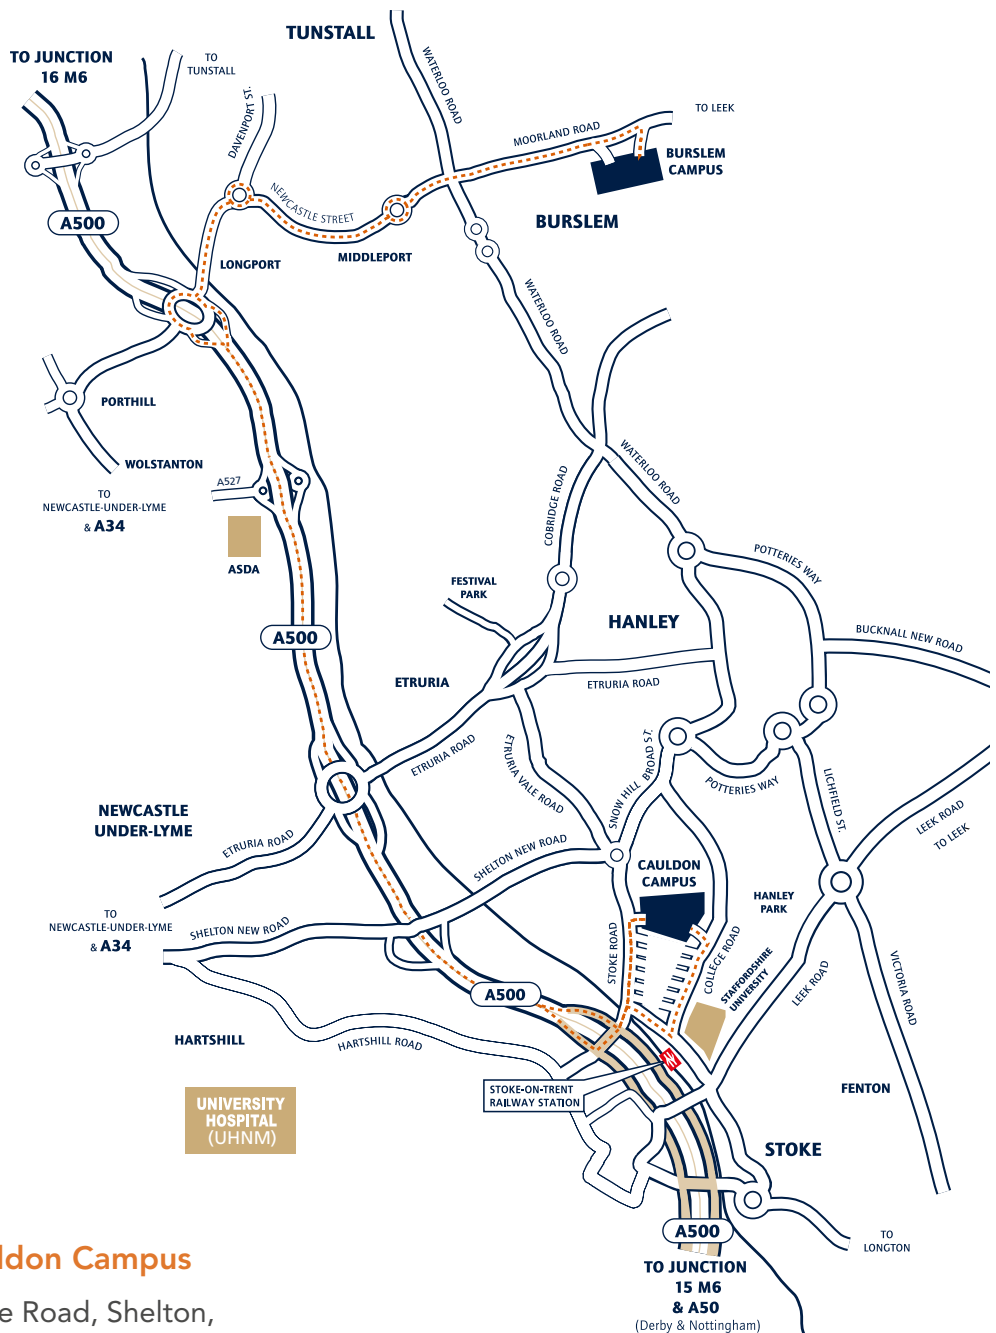

HOW TO FIND US

Stoke on Trent is easily accessible located in the north west midlands, approximately 1 hour's drive from Manchester, 1 hour from Birmingham and 50 minutes west of Derby.

By Rail

Stoke on Trent is accessible on the main West Coast Virgin Railway network. The Cauldon Campus is located a few minutes walk away from the station. Burslem Campus is located at the north of the city and is accessible through the local bus service available outside the station.

By Car

From the north leave the M6 at Junction 16 and follow the A500 signposted for Stoke on Trent. From the South leave the M6 at Junction 15 and follow the signs for Stoke on Trent on the A500. The A50 from the east will link directly to the A500 - follow the signs for Stoke on Trent and the City Centre.

Burslem Campus: leave the A500 and follow signs directing to Tunstall (A527) and then follow the directions for Burslem Town Centre.

Cauldon Campus: leave the A500 on to the Stoke Road and follow the signs for the City Centre (Hanley).

Burslem Campus

Moorland Road, Burslem,
Stoke on Trent ST6 1JJ.

Cauldon Campus

Stoke Road, Shelton,
Stoke on Trent ST4 2DG.

For more information please call

01782 208208

or visit: www.stokecollege.ac.uk